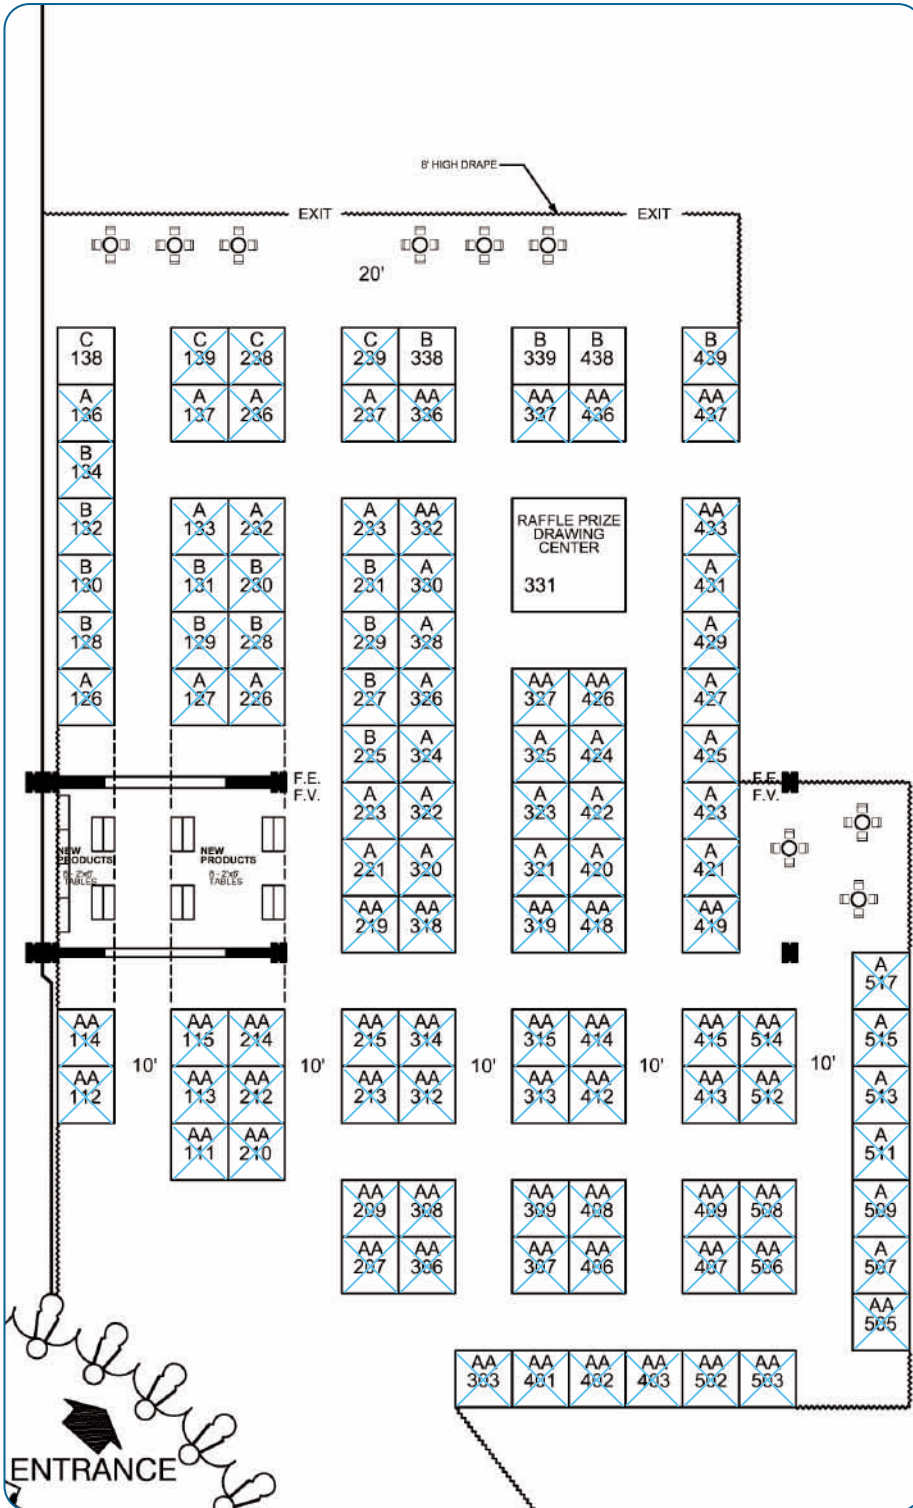

EXHIBITOR FLOOR PLAN

Key Info

Booth Reservations

TLC Tradeshow Productions

400 Buckboard Lane
 Ojai CA 93023
 805-646-4246
sales@healthandnutritionshow.com

Show Location

Long Beach Convention Center

300 East Ocean Avenue
 Long Beach, CA 90802

AA Booth\$1,600

A Booth.....\$1,500

B Booth.....\$1,400

C Booth.....\$1,300

Standard 10X10 booth

package includes:

one 6 foot draped table, carpet,
 two chairs, wastebasket, ID
 sign, back drape and side rail.